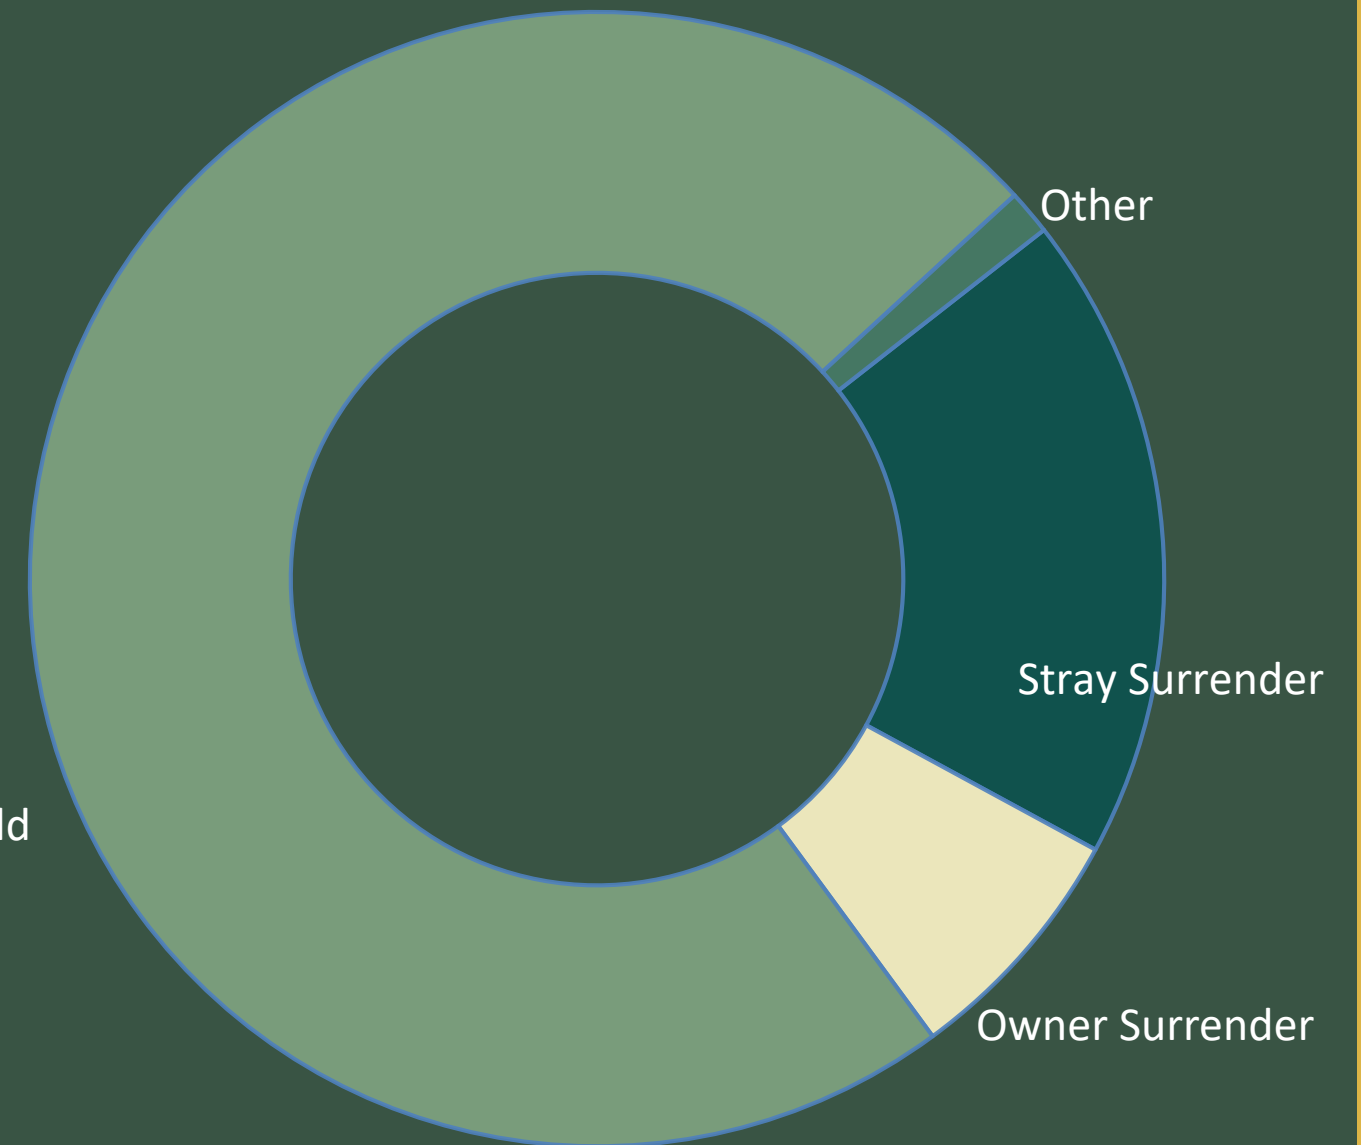

ROSENBERG ANIMAL CONTROL & SHELTER

MONTHLY REPORT

June 2022

JUNE 2022 INTAKES

55 CANINES

100 FELINES

2 OTHERS

157
TOTAL
INTAKES

Stray from Field

June 2022 OUTCOMES

36 CANINES

73 FELINES

2 OTHERS

111
TOTAL
OUTCOMES

June 2022 SUMMARY

97%

LIVE RELEASE RATE

94

DISPATCHED
FIELD ASSIGNMENTS

4

BITE CASES
INVESTIGATED
(4 Dog)

98%

CANINE
LIVE RELEASE

97%