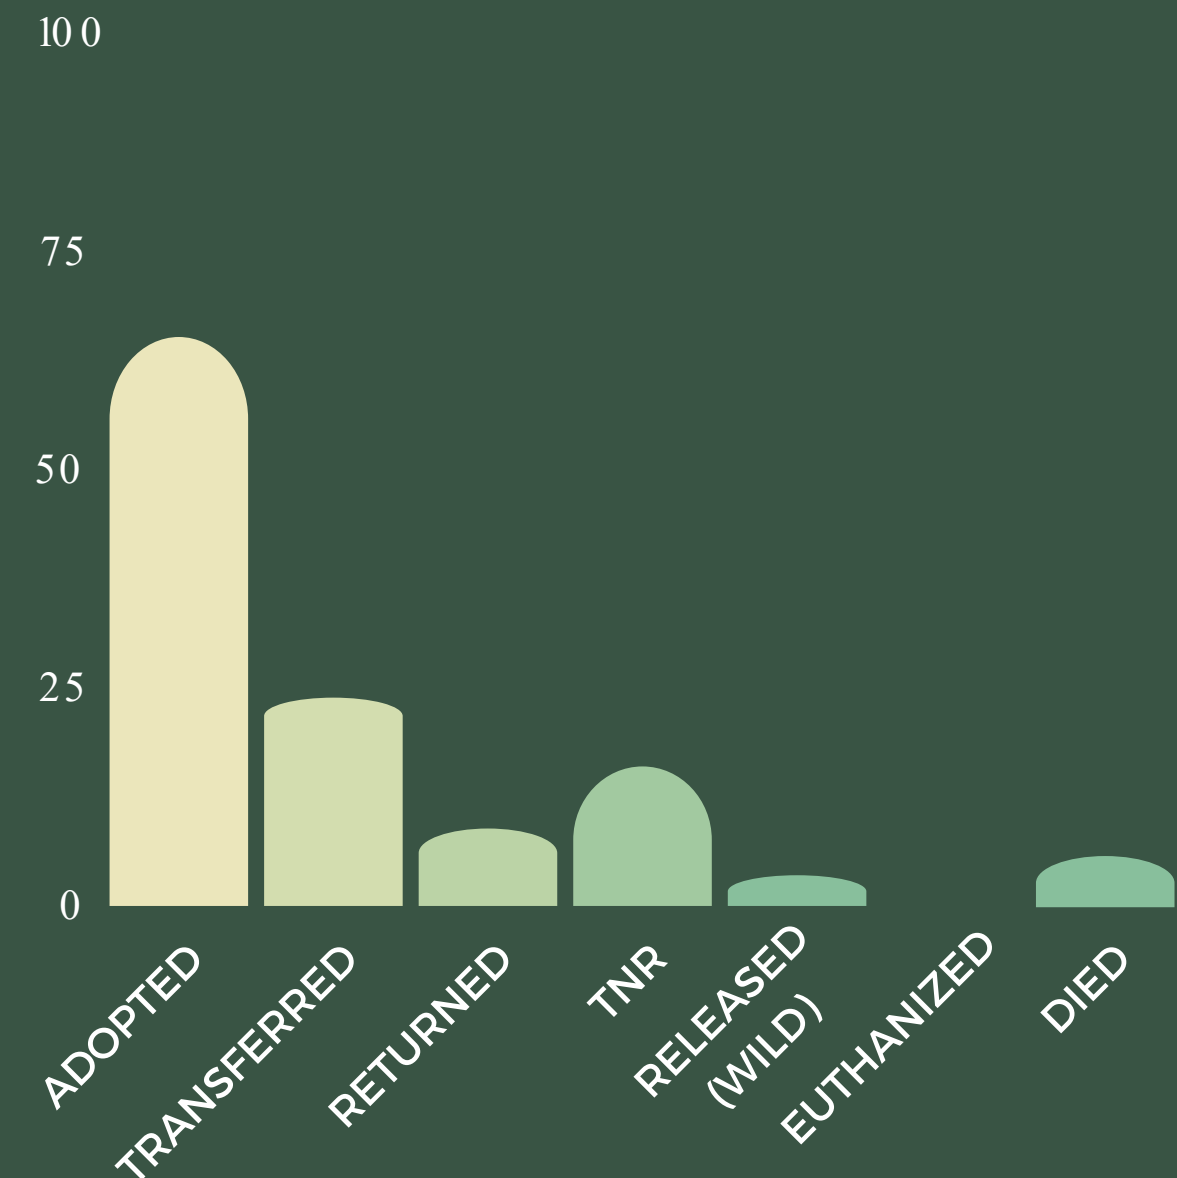

Stray from Field

June 2022 OUTCOMES

36 CANINES

73 FELINES

2 OTHERS

111
TOTAL
OUTCOMES

June 2022 SUMMARY

97%

LIVE RELEASE RATE

94

DISPATCHED
FIELD ASSIGNMENTS

4

BITE CASES
INVESTIGATED
(4 Dog)

98%

CANINE
LIVE RELEASE

97%