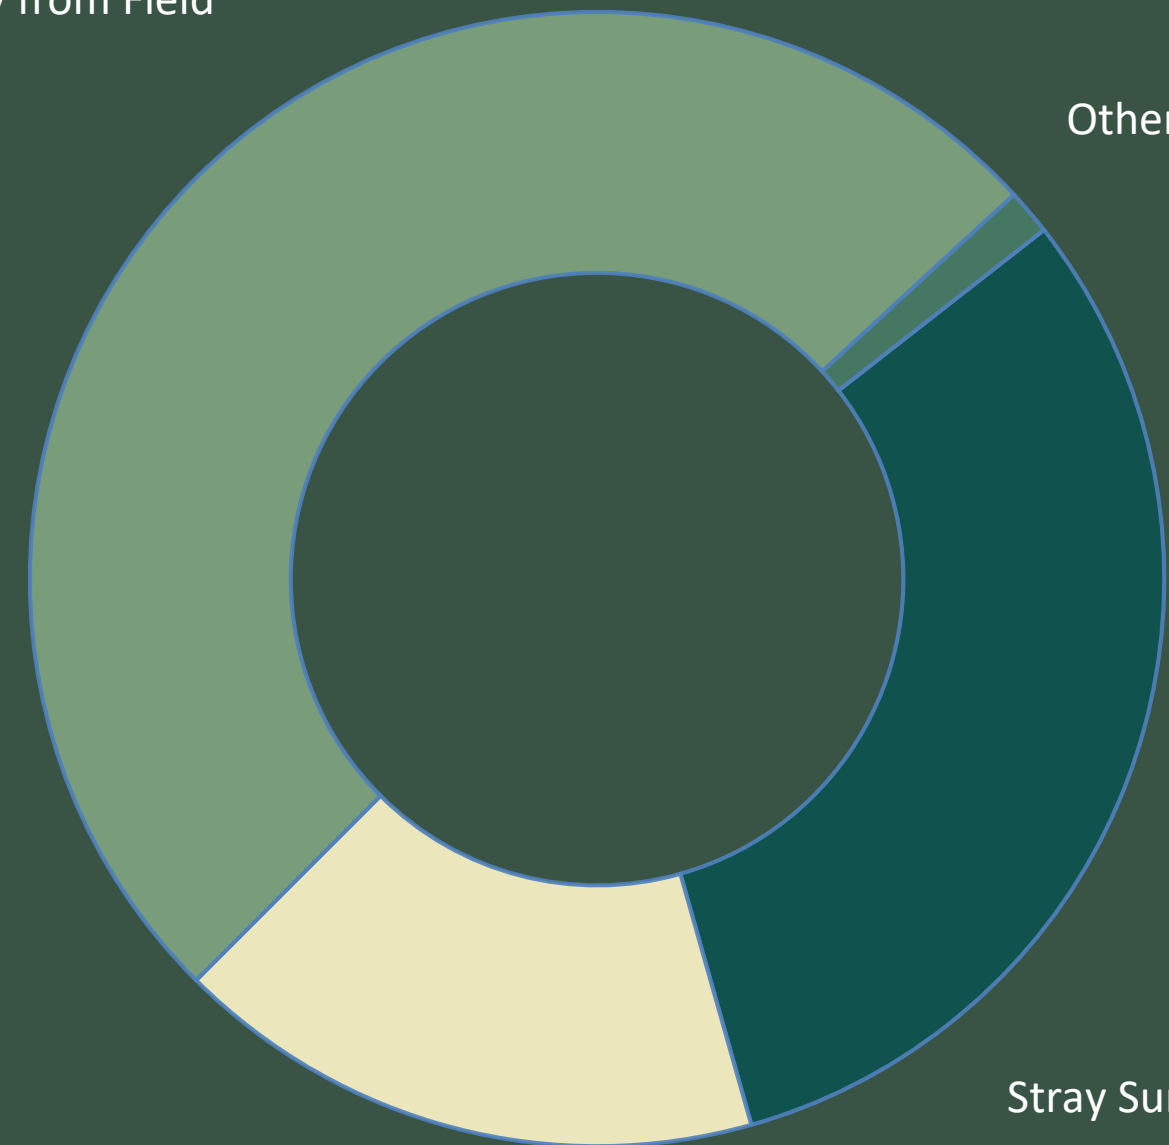

ROSENBERG ANIMAL CONTROL & SHELTER

MONTHLY REPORT

May 2022

MAY 2022 INTAKES

53 CANINES

71 FELINES

1 OTHERS

125
TOTAL
INTAKES

Stray from Field

Other

Stray Surrender

Owner Surrender

MAY 2022 OUTCOMES

43 CANINES

61 FELINES

2 OTHERS

106
TOTAL
OUTCOMES

MAY 2022 SUMMARY

99%

LIVE RELEASE RATE

68

DISPATCHED
FIELD ASSIGNMENTS

6

BITE CASES
INVESTIGATED
(5 Dog) (1 Cat)