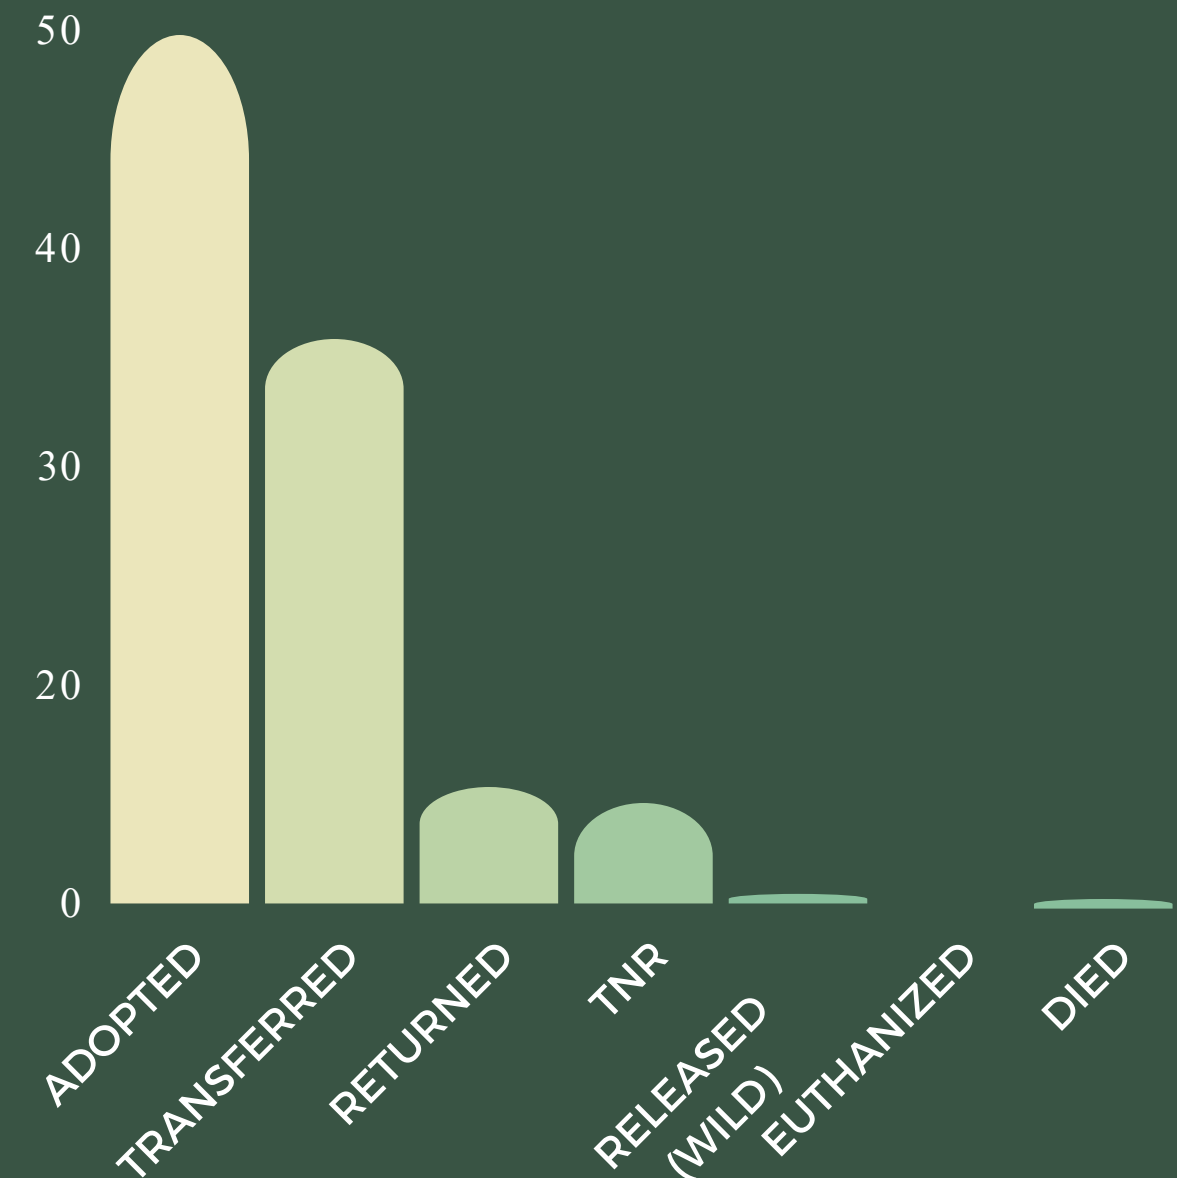

Stray from Field

Other

Stray Surrender

Owner Surrender

MAY 2022 OUTCOMES

43 CANINES

61 FELINES

2 OTHERS

106
TOTAL
OUTCOMES

MAY 2022 SUMMARY

99%

LIVE RELEASE RATE

68

DISPATCHED
FIELD ASSIGNMENTS

6

BITE CASES
INVESTIGATED
(5 Dog) (1 Cat)