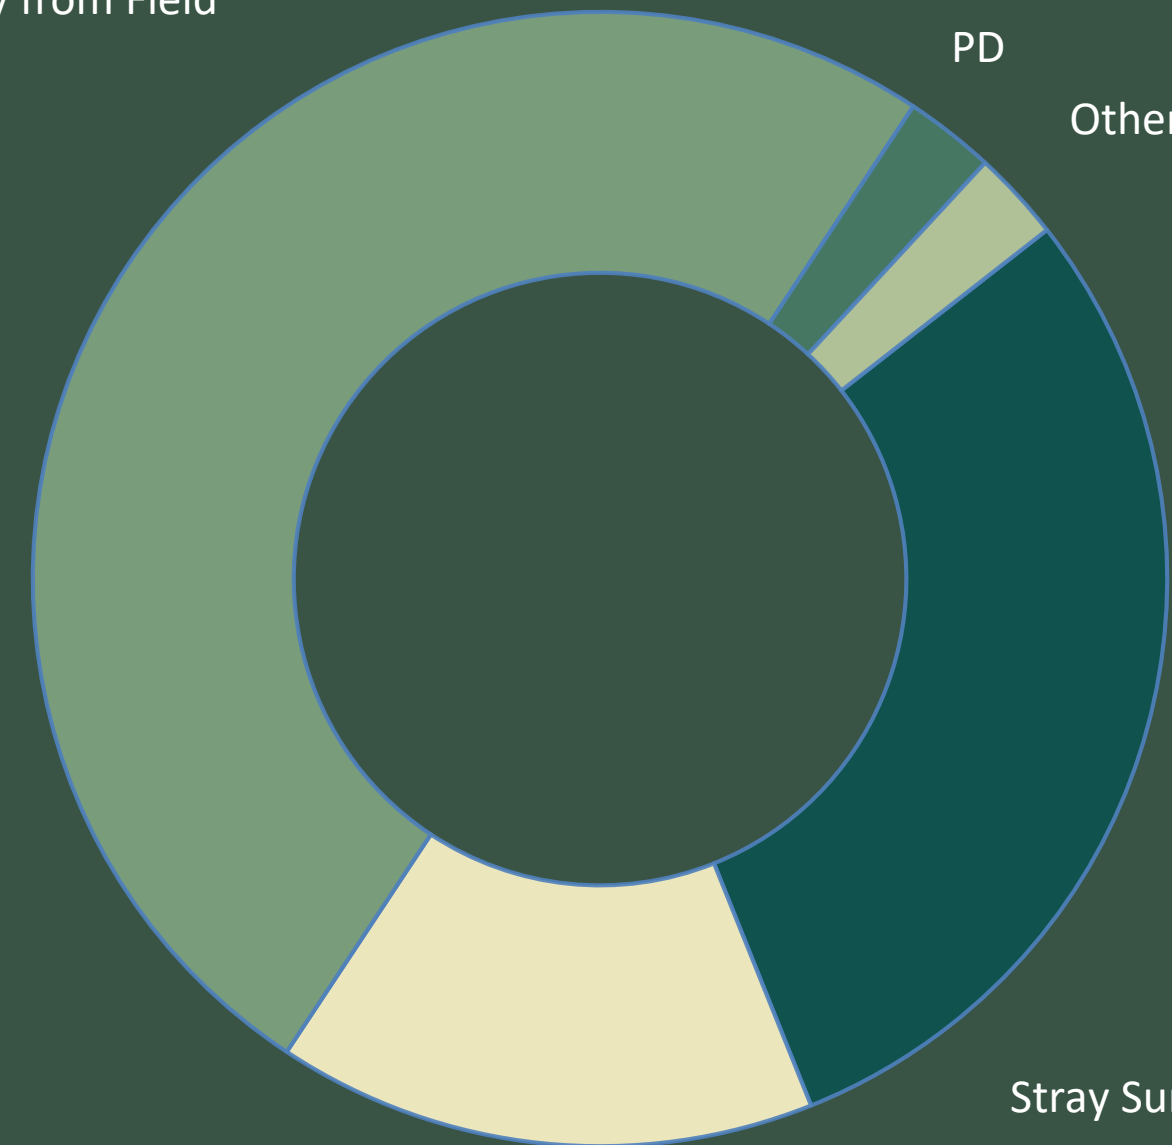

# APRIL 2022 INTAKES

27 CANINES

43 FELINES

2 OTHERS

72  
TOTAL  
INTAKES

Stray from Field

PD

Other

Stray Surrender

Owner Surrender