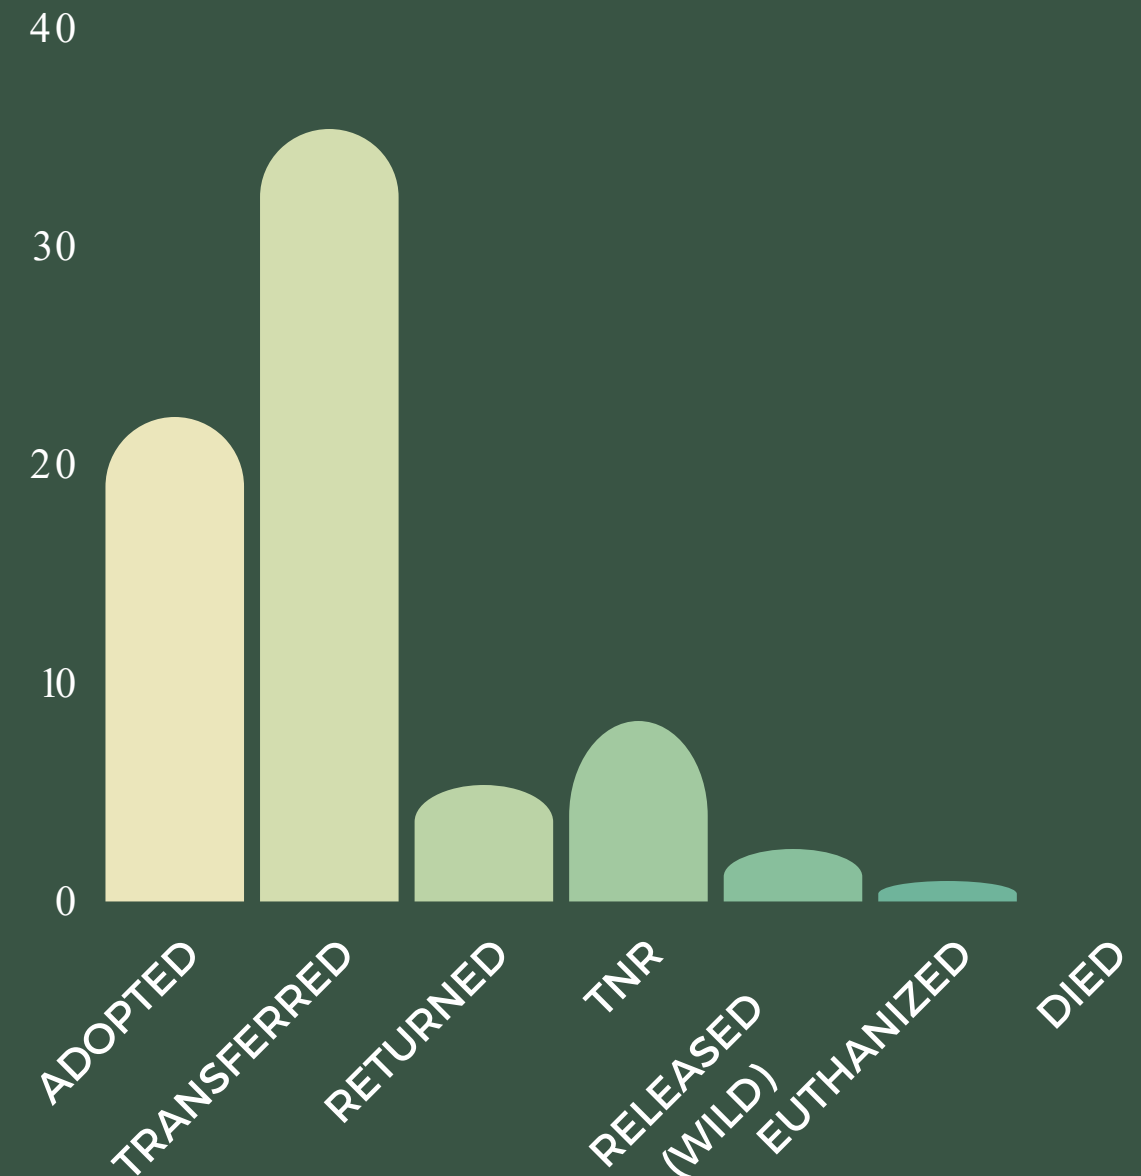

# APRIL 2022 OUTCOMES

33 CANINES

38 FELINES

2 OTHERS

73  
TOTAL  
OUTCOMES