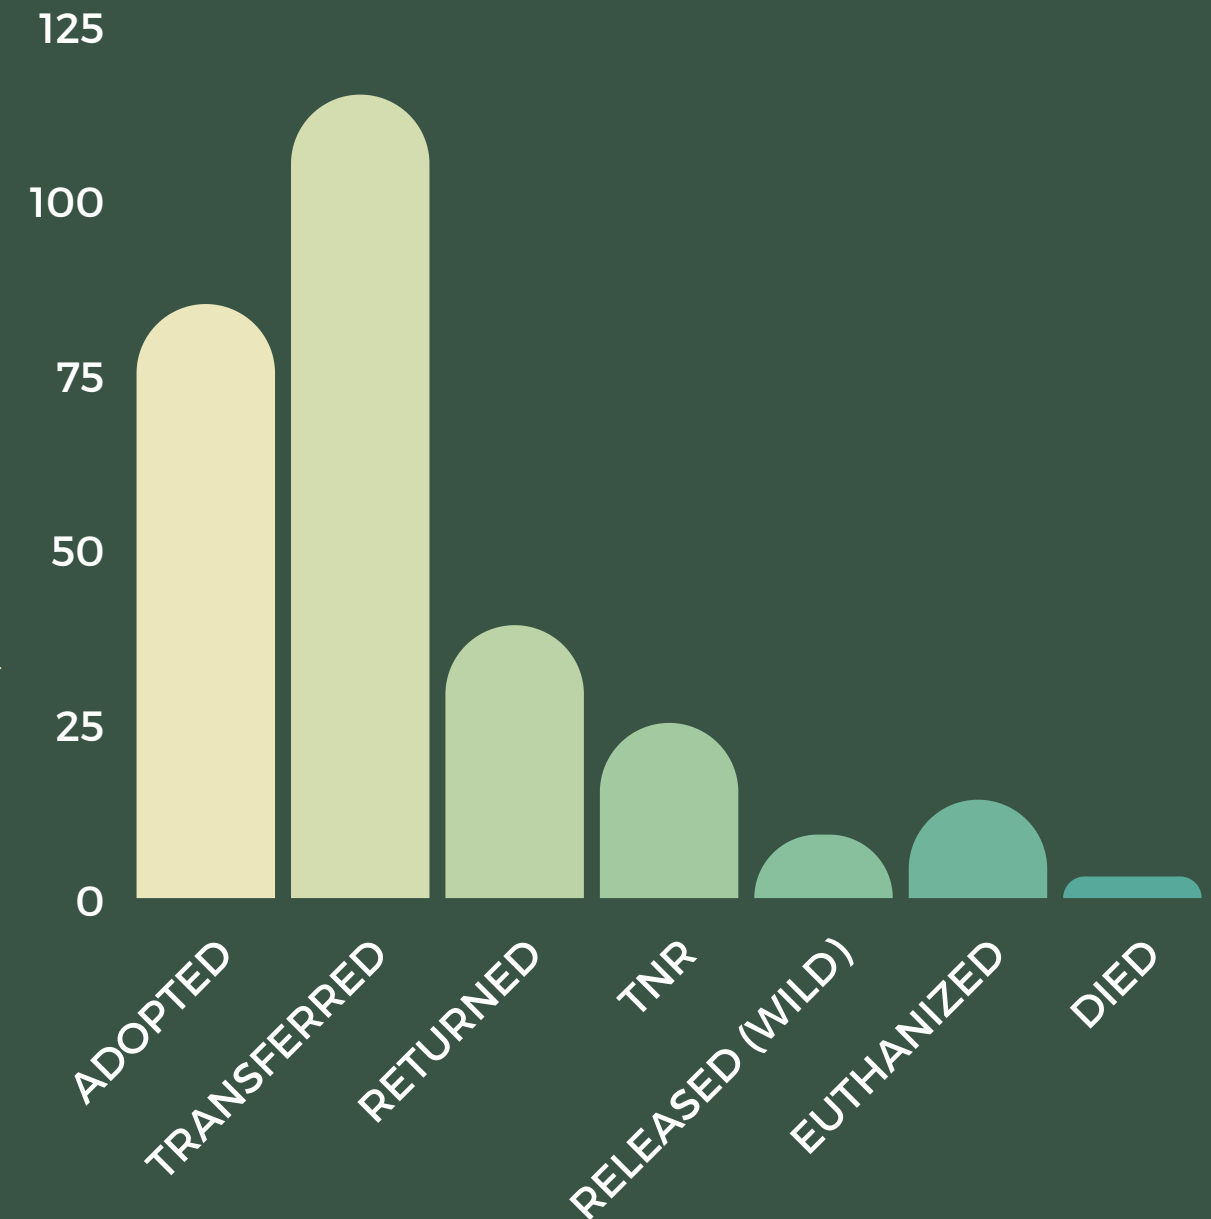

ROSENBERG ANIMAL CONTROL & SHELTER

SPRING QUARTERLY REPORT

JANUARY 2022
FEBRUARY 2022
MARCH 2022

SPRING QUARTER INTAKES

165 CANINES

95 FELINES

27 OTHERS

287
TOTAL
INTAKES

STRAY SURRENDER
25.8%

OWNER SURRENDER
13.8%

PD
3.1%

OTHER
3.8%

STRAY FIELD
53.5%

SPRING QUARTER OUTCOMES

164 CANINES

101 FELINES

25 OTHERS

290
TOTAL
OUTCOMES

SPRING QUARTER SUMMARY

94%

LIVE RELEASE RATE
AVERAGE

395

DISPATCHED
FIELD ASSIGNMENTS

6