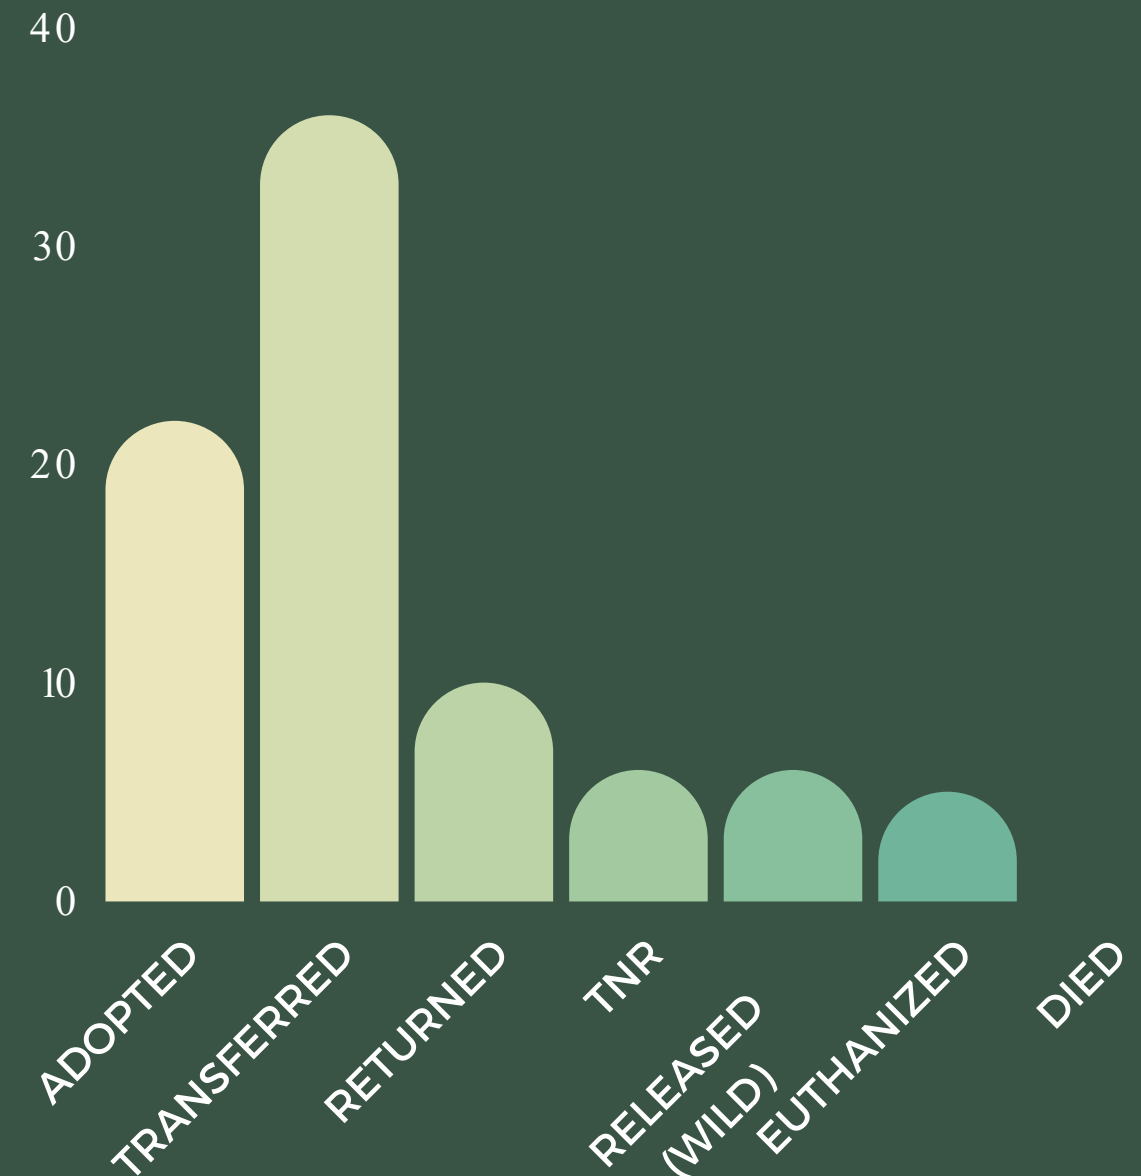

# FEBRUARY 2022 OUTCOMES

53 CANINES

23 FELINES

8 OTHERS

84  
TOTAL  
OUTCOMES

# FEBRUARY 2022 SUMMARY

94%

LIVE RELEASE RATE

145

DISPATCHED  
FIELD ASSIGNMENTS

1

BITE CASES  
INVESTIGATED

1