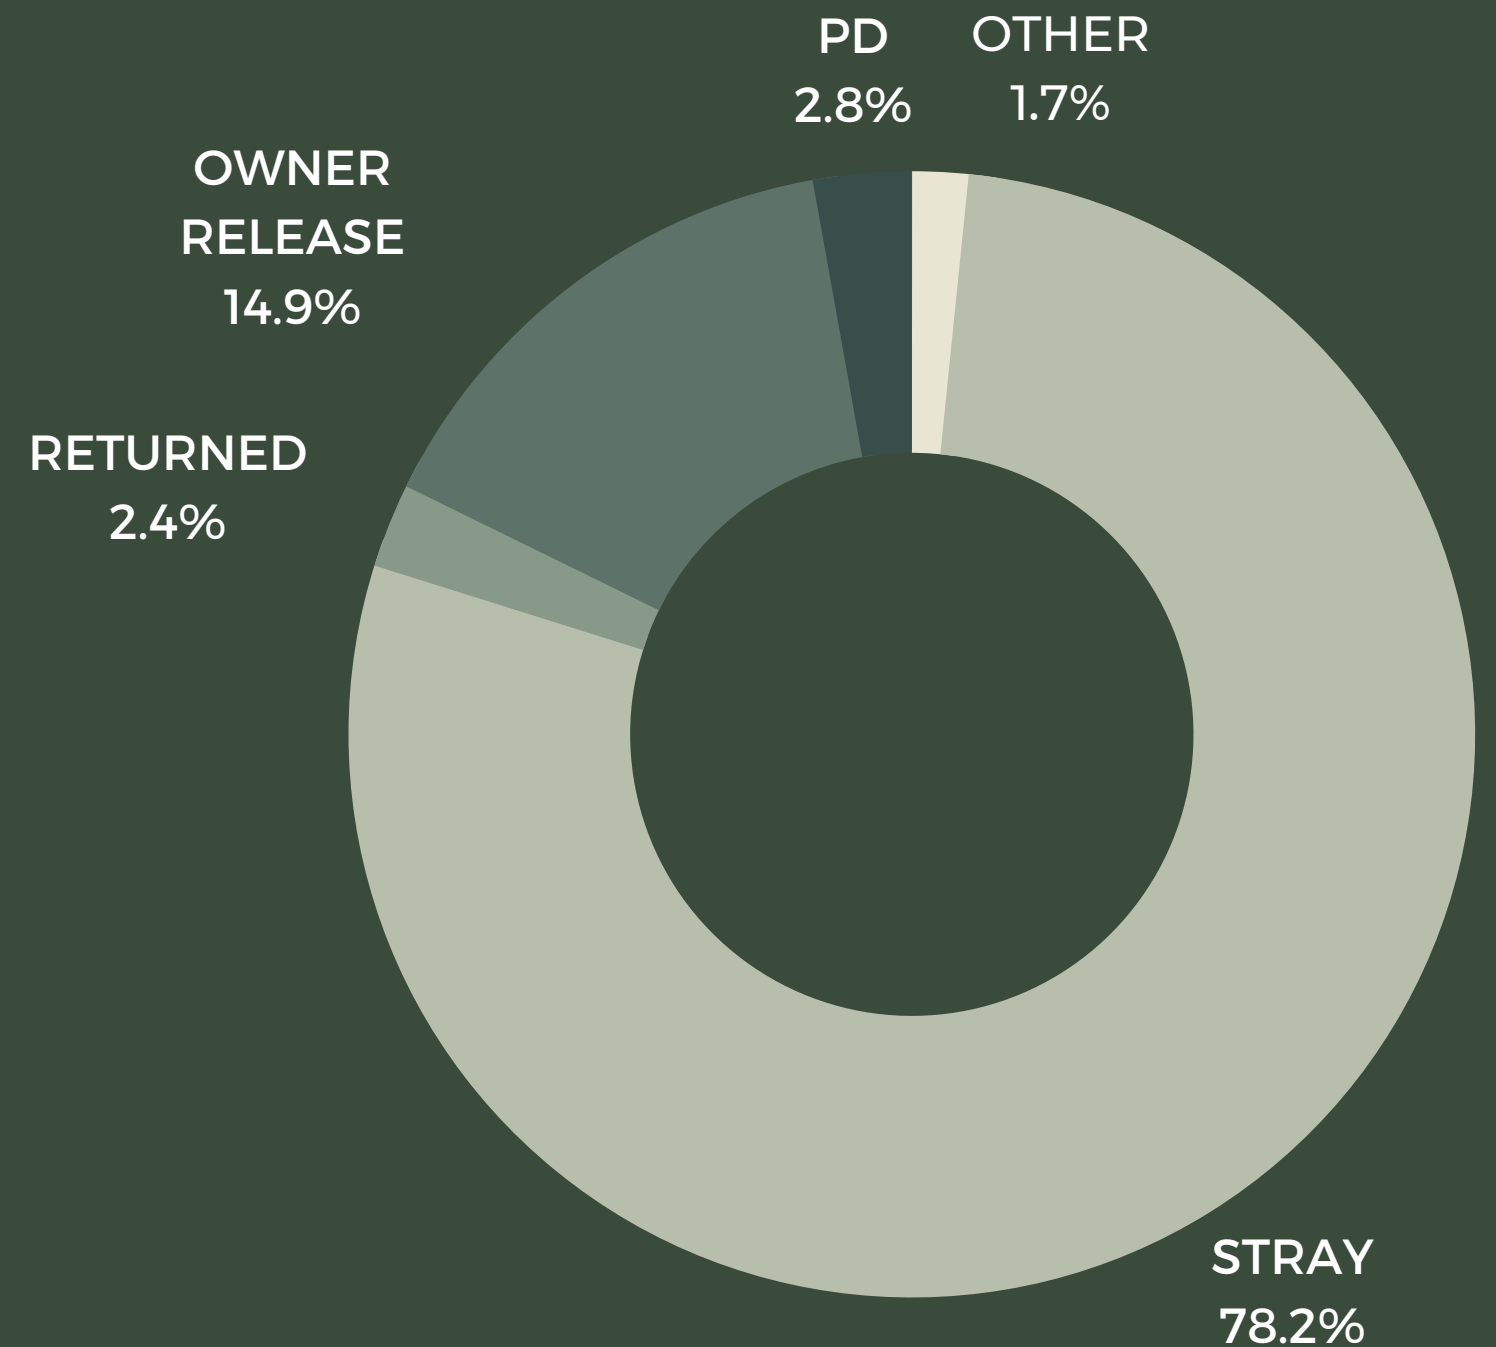

217 ADOPTED
200 TRANSFERRED
132 RECLAIMED

7 EUTHANIZED
0 PASSED IN CARE
0 LOST IN CARE

99%
LIVE
RELEASE

96%
LIVE
RELEASE

OTHER

53 RELEASED TO WILD
23 TRANSFERRED
2 ADOPTED
1 RECLAIMED

3 EUTHANIZED
0 LOST IN CARE
0 PASSED IN CARE

QUARTERLY SUMMARY: FALL

RESULTS FROM OCTOBER, NOVEMBER, AND DECEMBER 2021

247 TOTAL INTAKES

272 TOTAL OUTCOMES

252 COMPLETED CALLS FOR FIELD SERVICE

2 FORMAL COMPLAINTS

QUARTERLY INTAKES (BY TYPE)

ROSENBERG ANIMAL CONTROL & SHELTER

2021 IN REVIEW

QUESTIONS?

PICTURED:
DINO >> ADOPTED