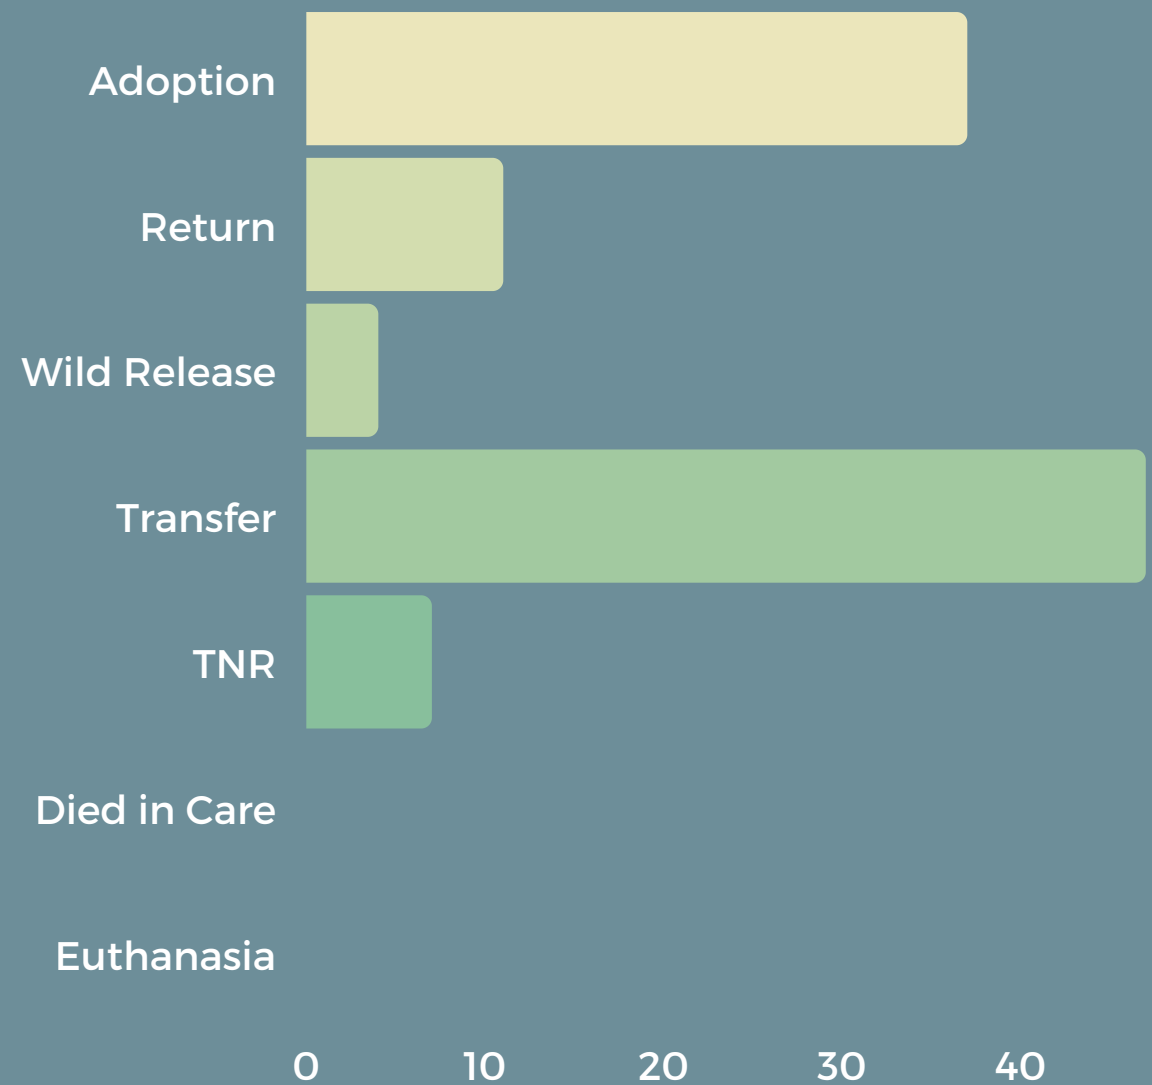

ROSENBERG ANIMAL CONTROL & SHELTER

MONTHLY REPORT

DECEMBER 2021

DECEMBER 2021

**SHELTER INTAKES
& OUTCOMES**

DECEMBER 2021

INTAKES

57 CANINES

37 FELINES

5 OTHERS

99
TOTAL
INTAKES

OWNER RELEASE
18%

DECEMBER 2021

OUTCOMES

55 CANINES

47 FELINES

4 OTHERS

106
TOTAL
OUTCOMES

DECEMBER 2021 SUMMARY

100%

Live Release Rate
(LRR)

93

DISPATCHED
FIELD ASSIGNMENTS

5