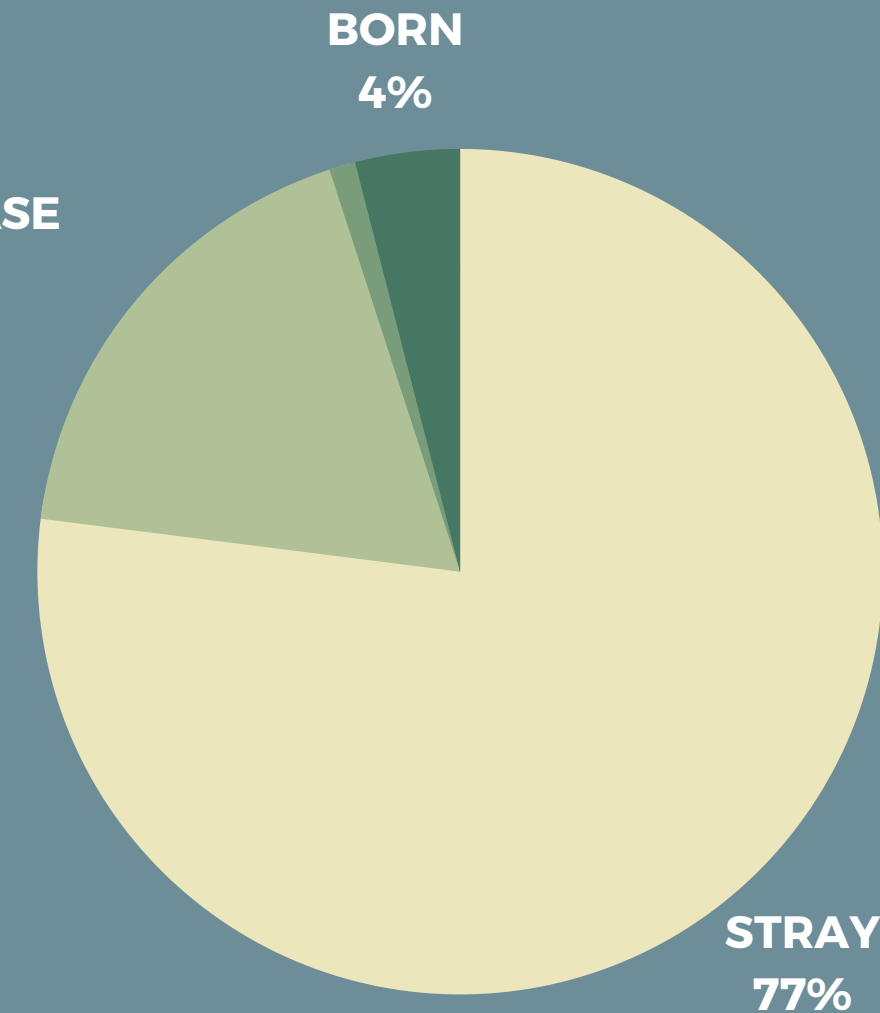

ROSENBERG ANIMAL CONTROL & SHELTER

MONTHLY REPORT

DECEMBER 2021

DECEMBER 2021

**SHELTER INTAKES
& OUTCOMES**

DECEMBER 2021

INTAKES

57 CANINES

37 FELINES

5 OTHERS

99
TOTAL
INTAKES

OWNER RELEASE
18%

DECEMBER 2021

OUTCOMES

55 CANINES

47 FELINES