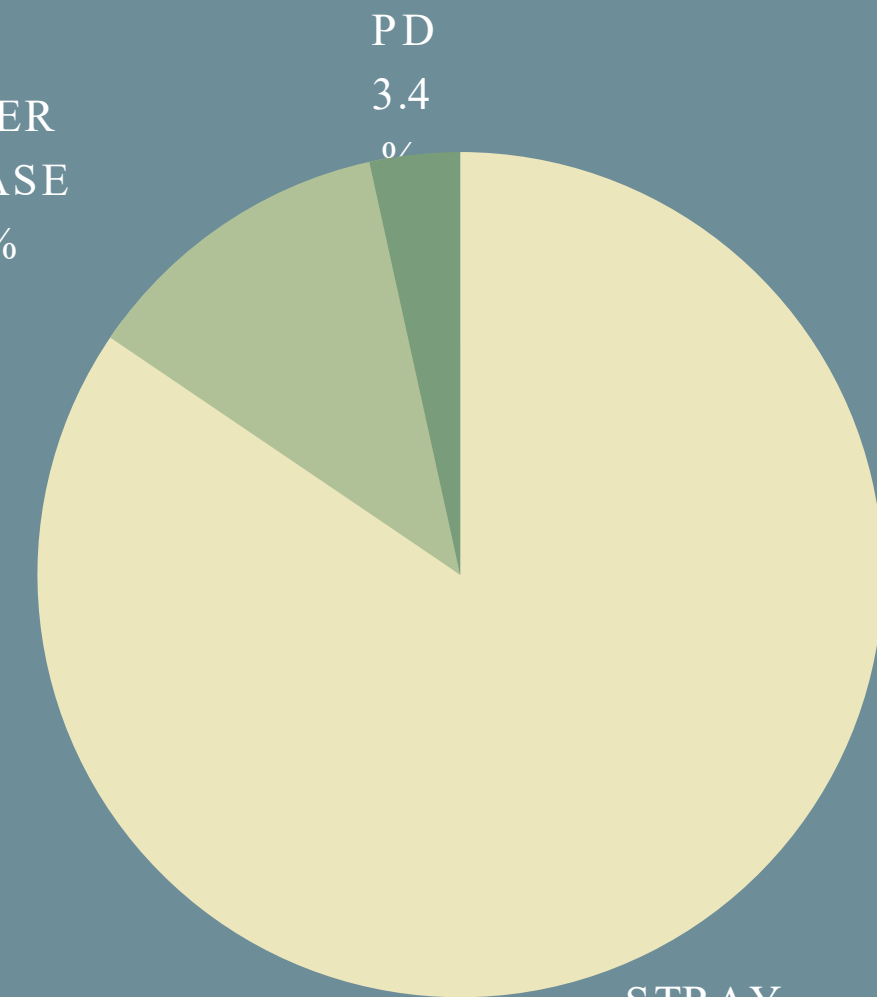

ROSENBERG ANIMAL CONTROL & SHELTER

MONTHLY REPORT

NOVEMBER 2021

NOVEMBER 2021
SHELTER INTAKES
& OUTCOMES

NOVEMBER 2021

INTAKES

34 CANINES

22 FELINES

2 OTHERS

58
TOTAL
INTAKES

OWNER
RELEASE
12.1%

STRAY
84.5%

PD
3.4%

NOVEMBER 2021

OUTCOMES

29 CANINES