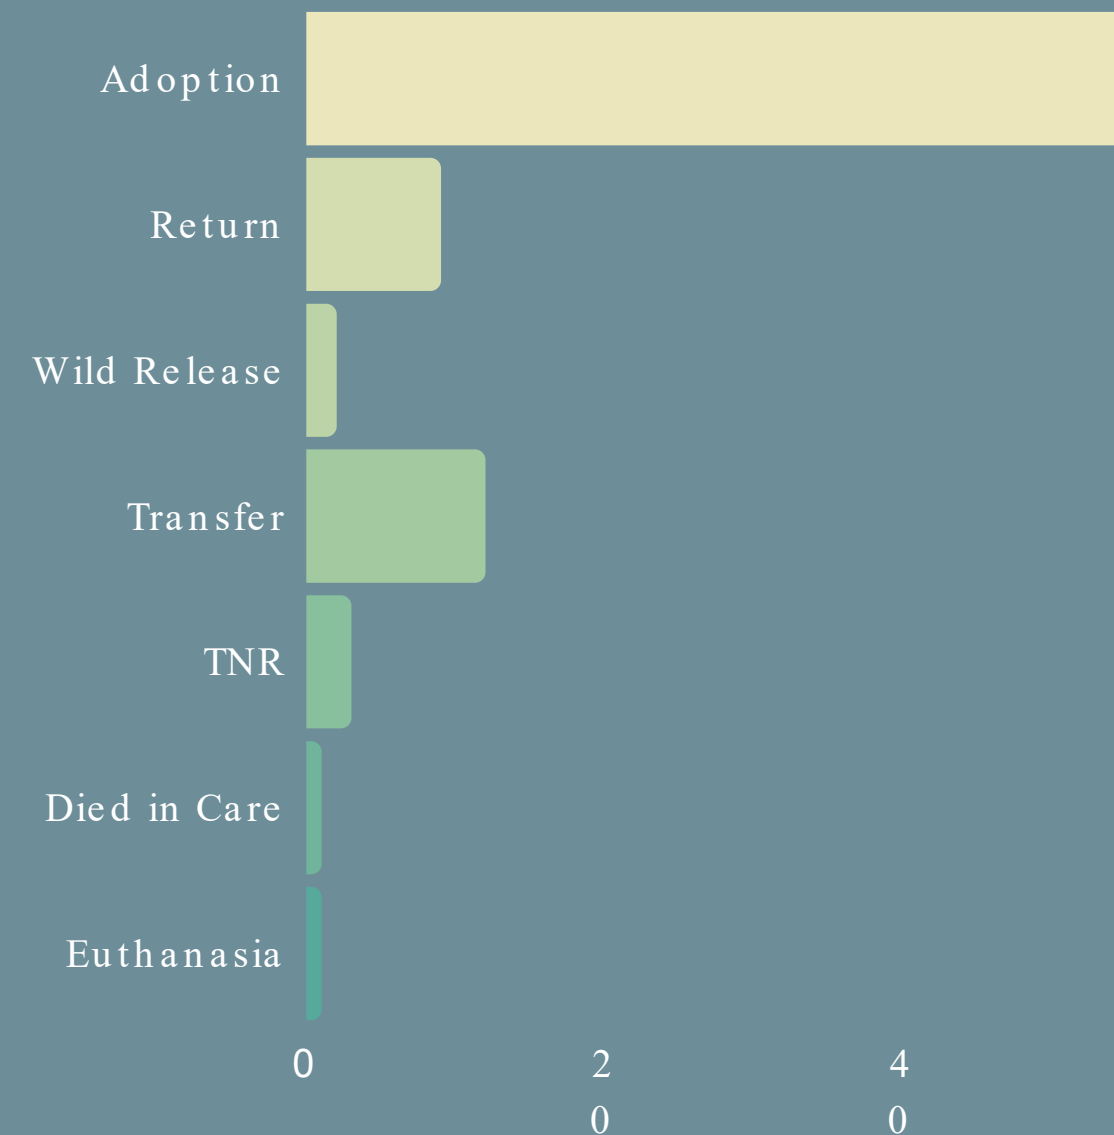

ROSENBERG ANIMAL CONTROL & SHELTER

MONTHLY REPORT

NOVEMBER 2021

NOVEMBER 2021
SHELTER INTAKES
& OUTCOMES

NOVEMBER 2021

INTAKES

34 CANINES

22 FELINES

2 OTHERS

58
TOTAL
INTAKES

OWNER
RELEASE
12.1%

STRAY
84.5%

PD
3.4%

NOVEMBER 2021

OUTCOMES

29 CANINES

51 FELINES

2 OTHERS

82
TOTAL
OUTCOMES

NOVEMBER 2021 SUMMARY

98%

Live Release Rate
(LRR)

72

DISPATCHED
FIELD ASSIGNMENTS

100%

Other LRR

LENGTH OF STAY

SNAPSHOT :

DECEMBER 16, 2021

2021 LENGTH OF STAY
AVERAGE

IN SHELTER

	0-30 DAYS	31-60 DAYS	61-90 DAYS
CANINE	17	7	2
FELINE	13	2	5