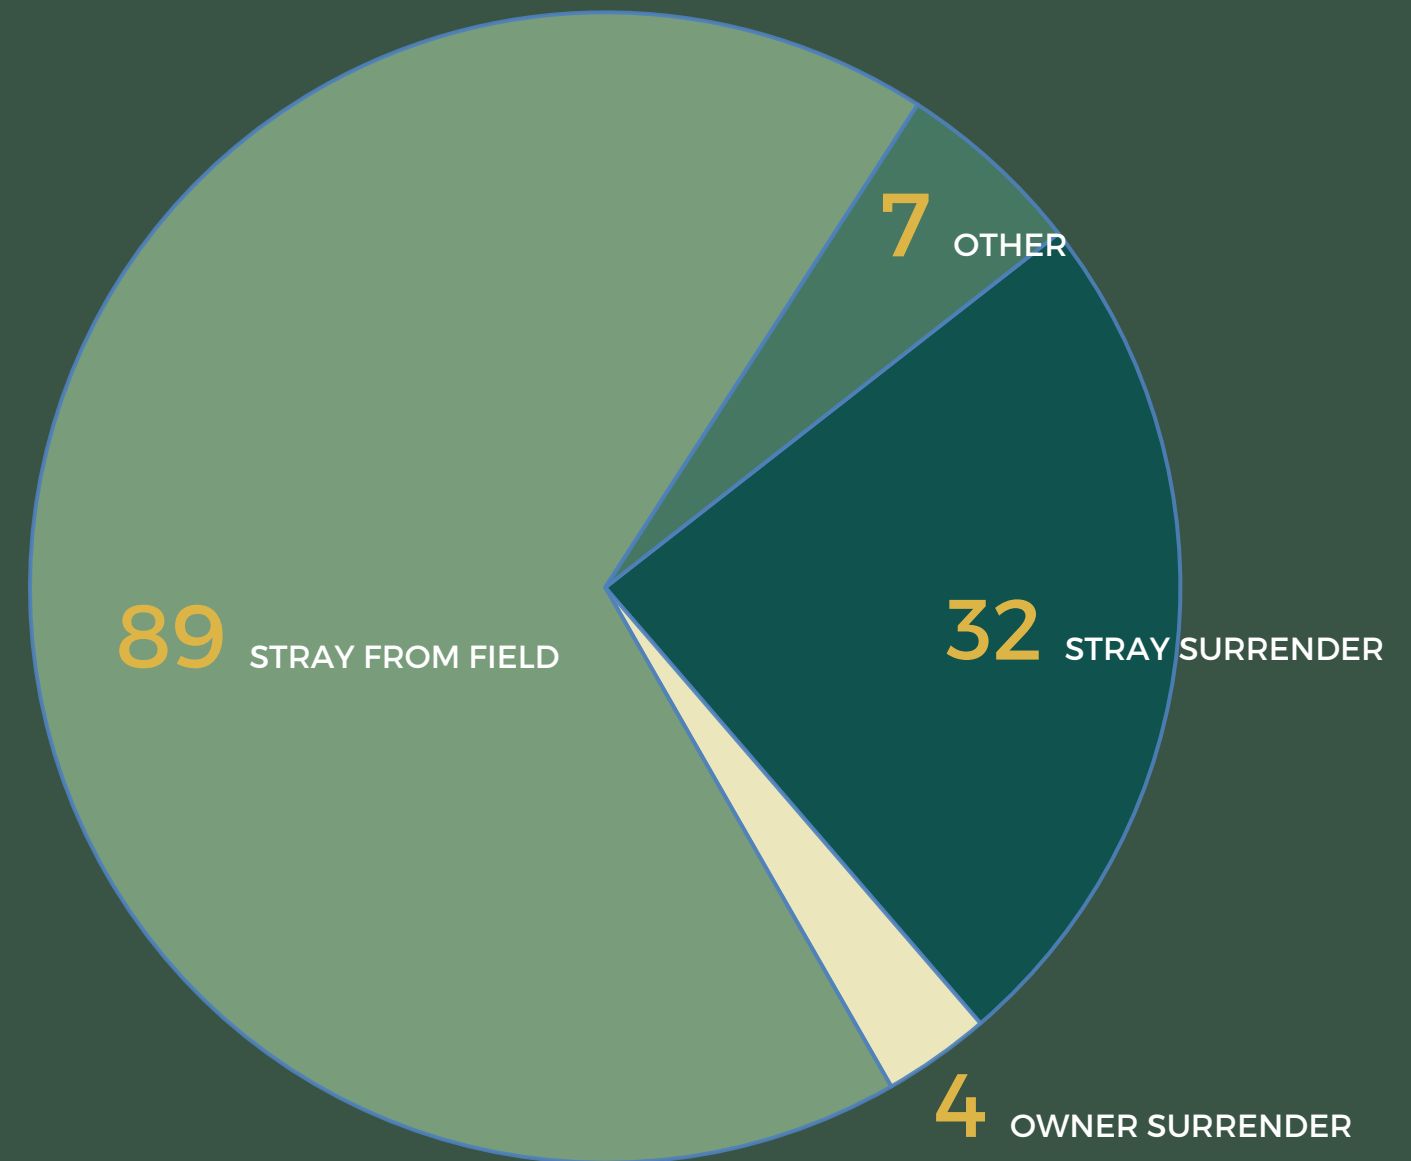

## BEGINNING SHELTER COUNT

In Shelter: 34 Dogs 24 Cats

In Foster: 9 Dogs 24 Cats

52 CANINES

73 FELINES

7 OTHERS

132  
TOTAL  
INTAKES

# August 2022 OUTCOMES

42 CANINES

78 FELINES

7 OTHERS