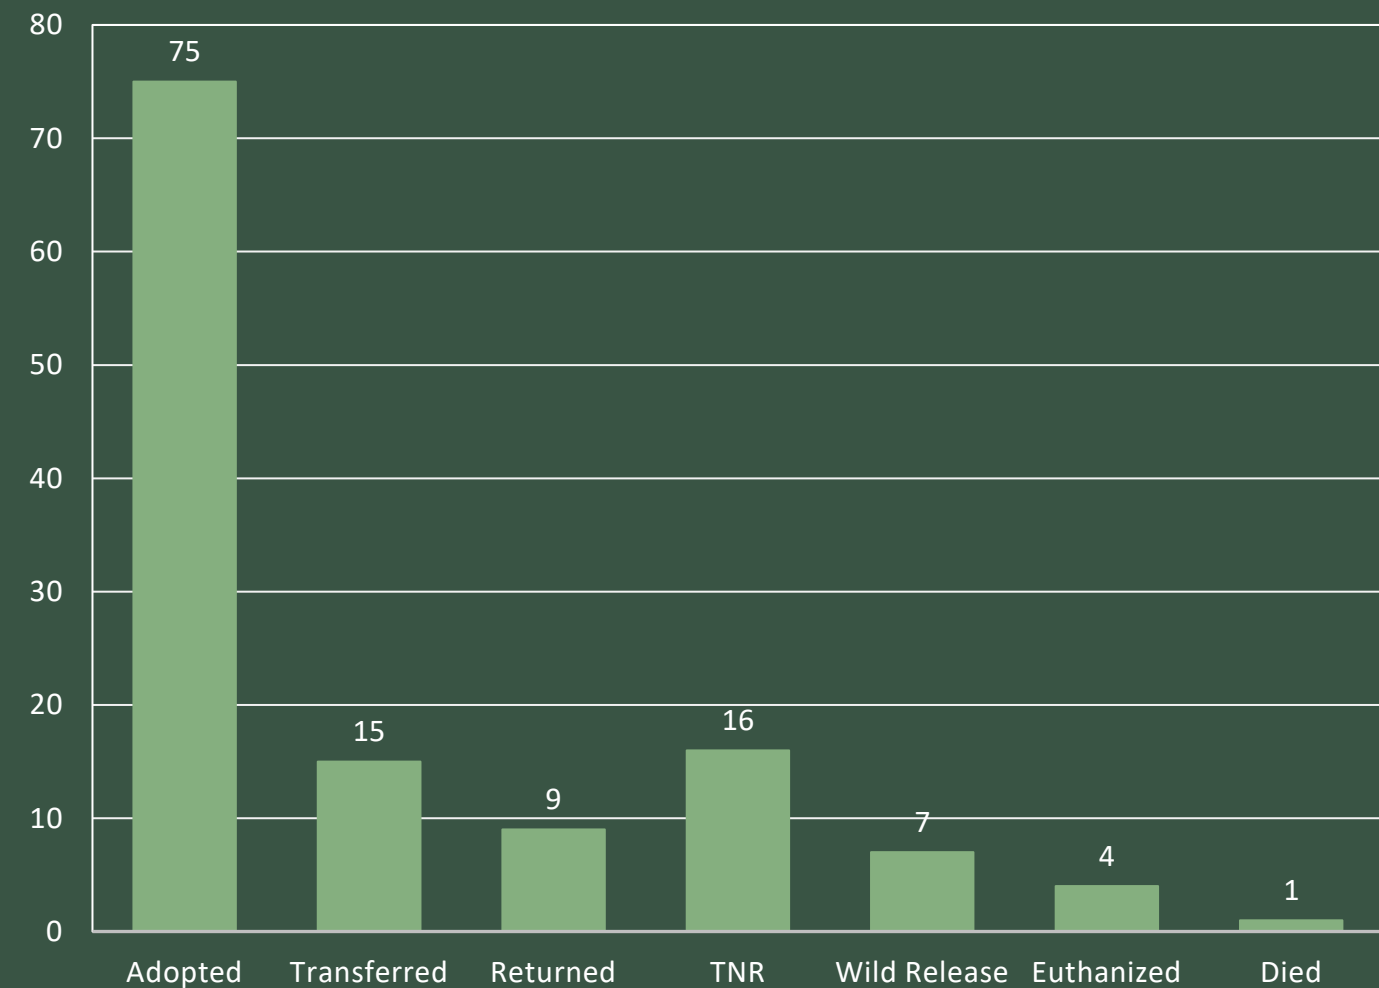

## BEGINNING SHELTER COUNT

In Shelter: 34 Dogs 24 Cats

In Foster: 9 Dogs 24 Cats

52 CANINES

73 FELINES

7 OTHERS

132  
TOTAL  
INTAKES

# August 2022 OUTCOMES

42 CANINES

78 FELINES

7 OTHERS

## Deaths:

- 2 kittens euthanized (failure to thrive, vet recommended)
- 1 kitten euthanized (struck by car, vet recommended)
- 1 dog euthanized (struck by car, vet recommended)
- 1 kitten died while in foster (failure to thrive)