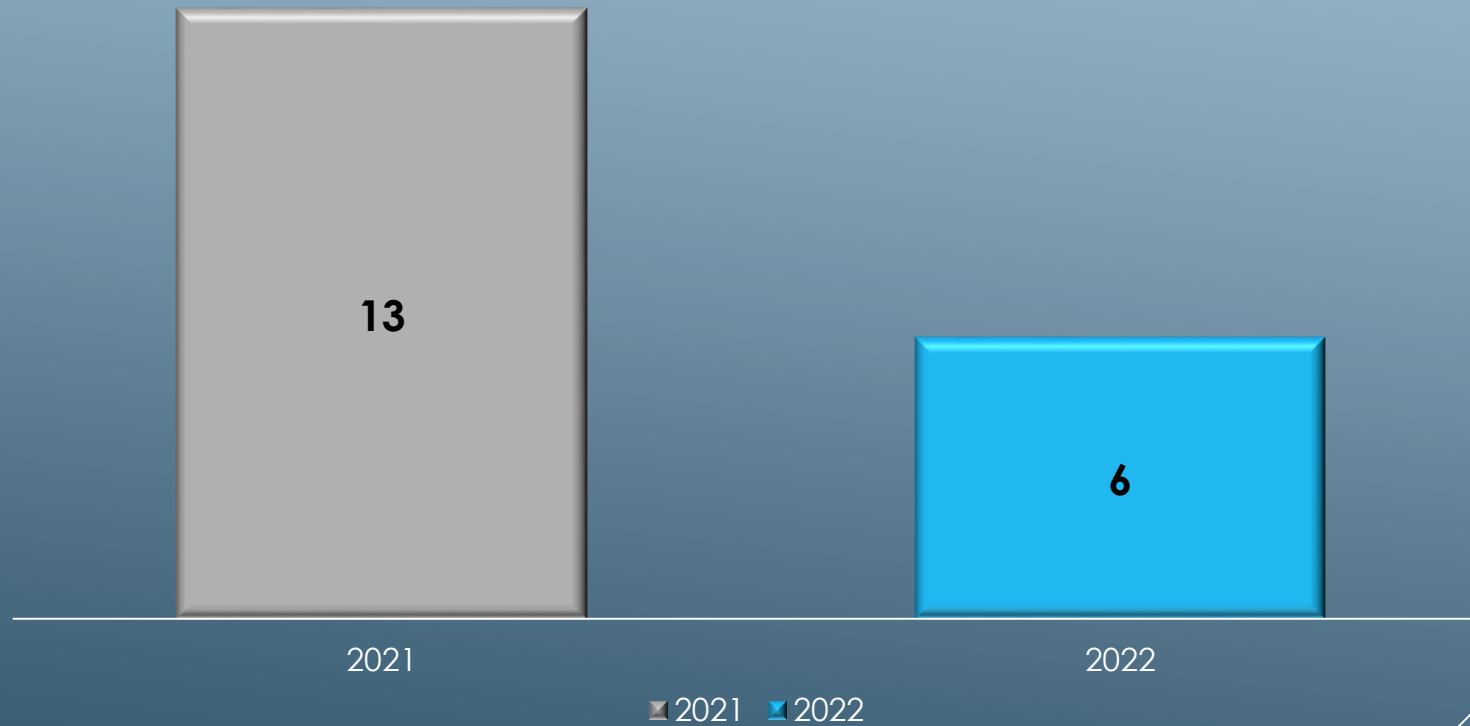

VIOLENT CRIME

June 2021 compared to June 2022