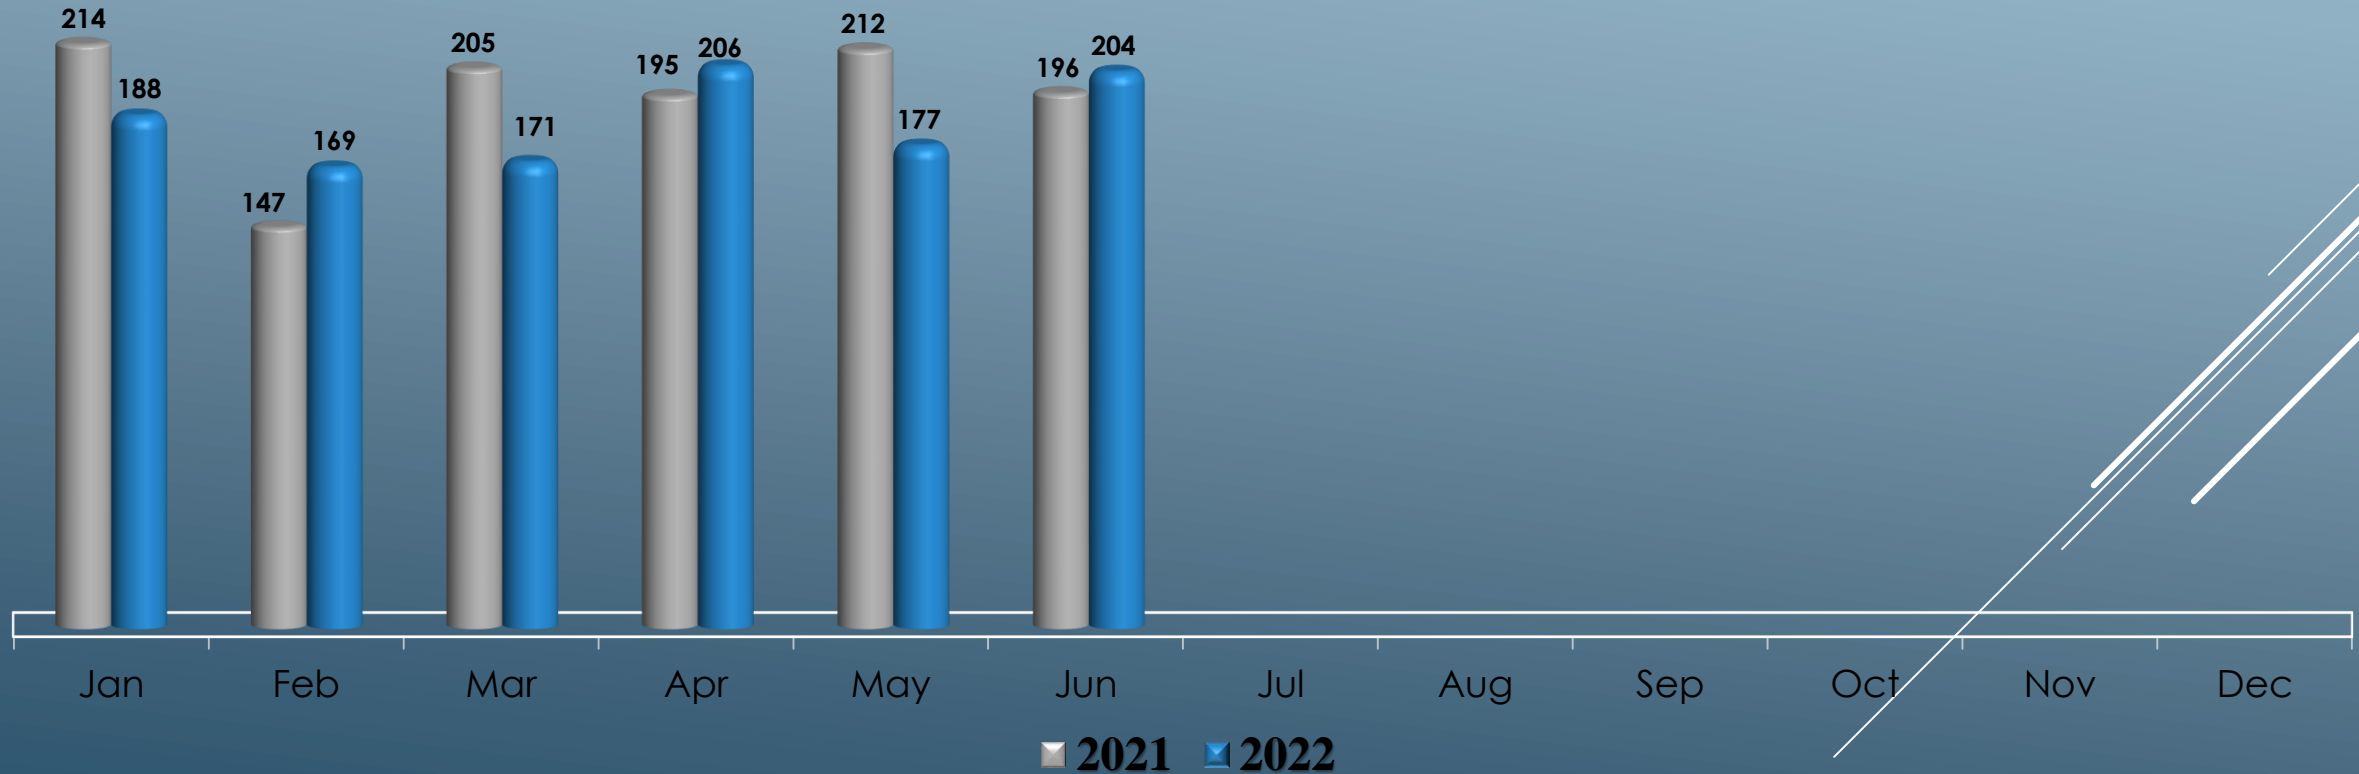

ROSENBERG POLICE DEPARTMENT

June 2022 Monthly Report

MONTHLY COMPARISON GROUP A

Group A Crimes	
Robbery	Shoplifting
Homicide / Manslaughter	All Other Theft
Sex Crimes	Fraud / Counterfeit
Aggravated Assault	Criminal Mischief
Simple Assault	Drug/Narcotics
Burglary	Weapons Violations
Burglary of a Vehicle	Animal Cruelty
Motor Vehicle Theft	

June

PATROL DIVISION

2022 Documented Crashes

Total for 2022 = 426

COMMERCIAL VEHICLE ENFORCEMENT

June Violations
City Ordinance – Prohibited Trucks
Citations = 0 Warnings = 1

Date	Citation Number	Result	Location
6/14/22	00397051	Warning	2900 Bamore Rd