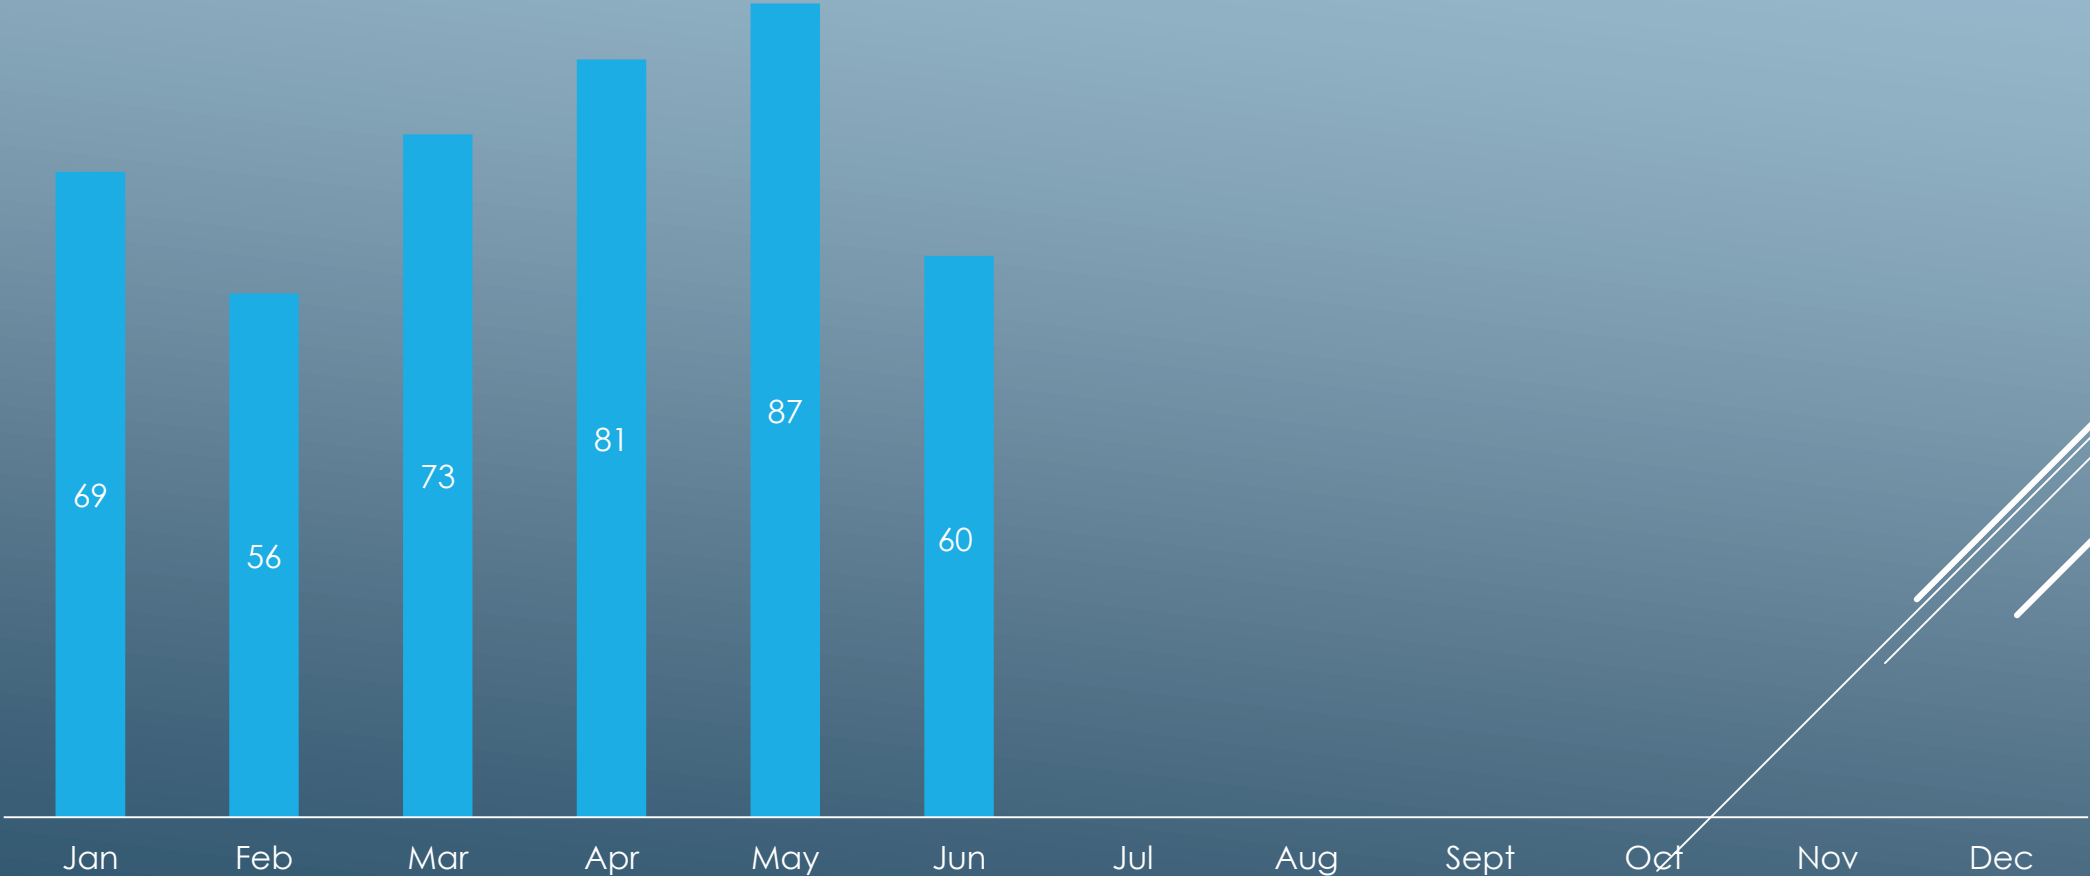

June

PATROL DIVISION

2022 Documented Crashes

Total for 2022 = 426

COMMERCIAL VEHICLE ENFORCEMENT

June Violations
City Ordinance – Prohibited Trucks
Citations = 0 Warnings = 1

Date	Citation Number	Result	Location
6/14/22	00397051	Warning	2900 Bamore Rd