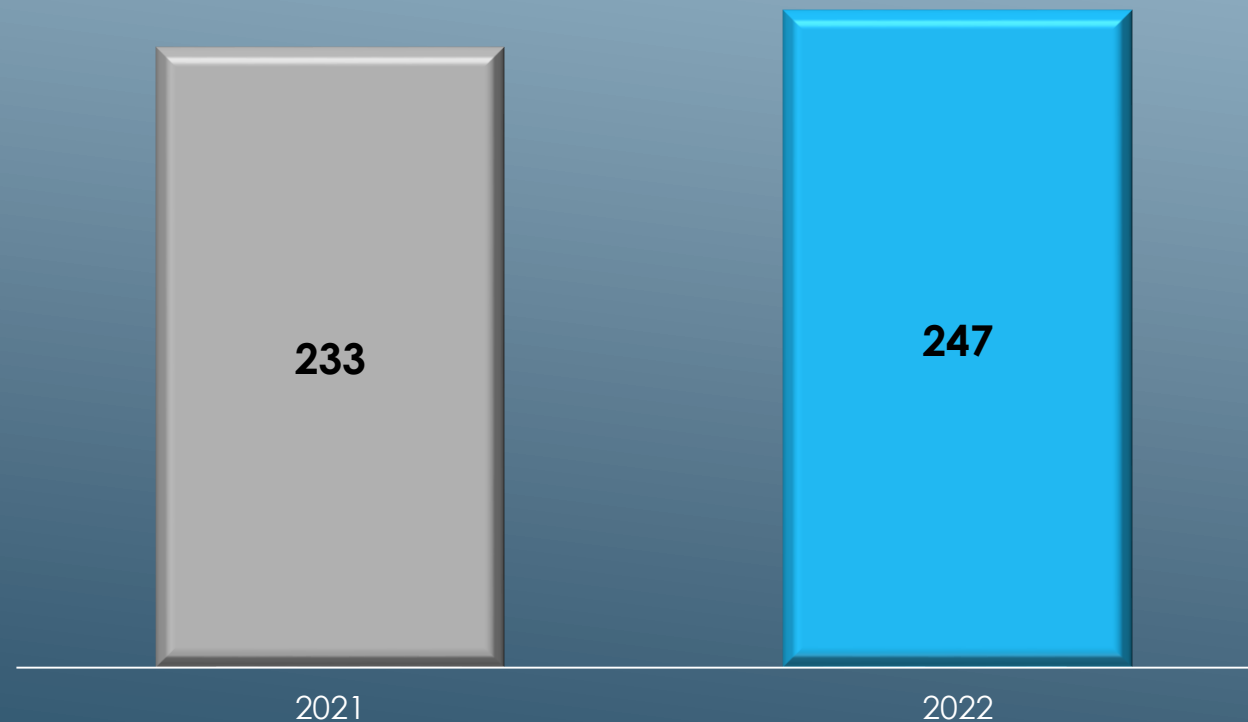

June

PATROL DIVISION

2022 Documented Crashes

Total for 2022 = 426

COMMERCIAL VEHICLE ENFORCEMENT

June Violations
City Ordinance – Prohibited Trucks
Citations = 0 Warnings = 1

Date	Citation Number	Result	Location
6/14/22	00397051	Warning	2900 Bamore Rd